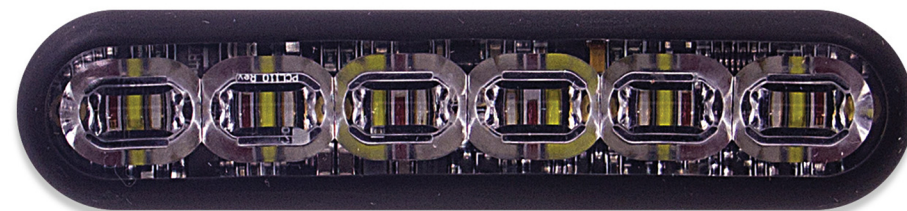

PERIMETER LIGHTING

Be seen from all angles

SEE OUR RANGE BELOW

mpower[®] Fascia 3"

Bright, flexible, available in hundreds of configurations.

Features

- First extremely compact, tri-color line of perimeter lighting on the market
- Design and mounting options allows for application nearly anywhere on a vehicle
- Patented, one-piece silicone lens and optic design delivers advantages over conventional polycarbonate lenses
- A smaller footprint with maximized candela output
- Greater resistance to gravel pitting, scratching or cracking
- Improved sealing to prevent water from entering light
- Higher UV and thermal stability to prevent lens from yellowing over time

mpower[®] Fascia 4"

Bright, flexible, available in hundreds of configurations.

Features

- First extremely compact, tri-color line of perimeter lighting on the market
- Design and mounting options allows for application nearly anywhere on a vehicle
- Patented, one-piece silicone lens and optic design delivers advantages over conventional polycarbonate lenses
- A smaller footprint with maximized candela output
- Greater resistance to gravel pitting, scratching or cracking
- Improved sealing to prevent water from entering light
- Higher UV and thermal stability to prevent lens from yellowing over time