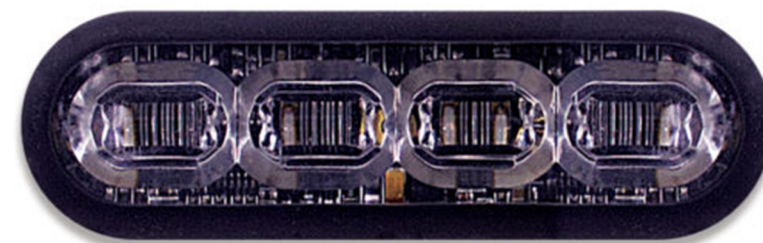

PERIMETER LIGHTING

Be seen from all angles

SEE OUR RANGE BELOW

mpower[®] Fascia 3"

Bright, flexible, available in hundreds of configurations.

Features

- First extremely compact, tri-color line of perimeter lighting on the market
- Design and mounting options allows for application nearly anywhere on a vehicle
- Patented, one-piece silicone lens and optic design delivers advantages over conventional polycarbonate lenses
- A smaller footprint with maximized candela output
- Greater resistance to gravel pitting, scratching or cracking
- Improved sealing to prevent water from entering light
- Higher UV and thermal stability to prevent lens from yellowing over time

mpower[®] Fascia 4"

Bright, flexible, available in hundreds of configurations.

Features

- First extremely compact, tri-color line of perimeter lighting on the market
- Design and mounting options allows for application nearly anywhere on a vehicle
- Patented, one-piece silicone lens and optic design delivers advantages over conventional polycarbonate lenses
- A smaller footprint with maximized candela output
- Greater resistance to gravel pitting, scratching or cracking
- Improved sealing to prevent water from entering light
- Higher UV and thermal stability to prevent lens from yellowing over time